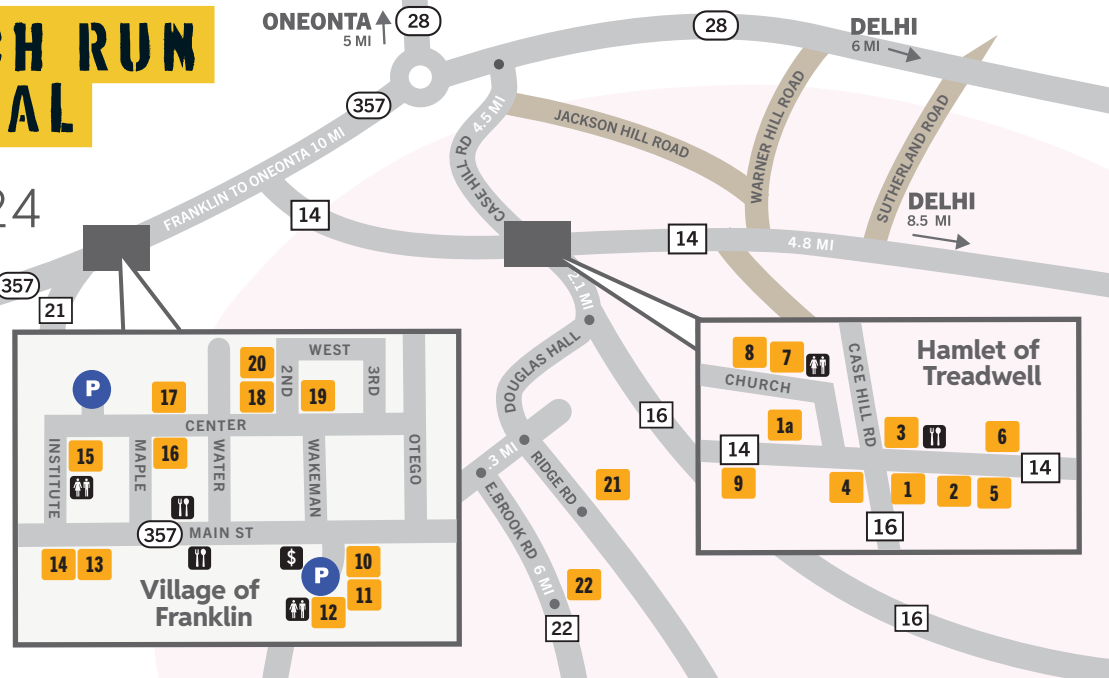

THE 26TH ANNUAL

STAGECOACH RUN ART FESTIVAL

SATURDAY & SUNDAY
JULY 6-7, 2024

- **1** VENUE NUMBER
- **P** PARKING
- **🍴** FOOD
- **♿** RESTROOMS
- **🚧** UNPAVED ROAD
- **📶** NO CELL SERVICE

Please respect village residents and do not park on lawns or block driveways.
Map not to scale.

1 TREADWELL MUSEUM OF FINE ART
54 Main St, Treadwell

JOSEPH KURHAJEC
painting, collage, sculpture, ceramics
@/Joseph_Kurhajec

1a ANNEX - TREADWELL
4457 County Hwy 14, Treadwell

TERRY FOX
Paintings and works on paper

ZENA GURBO*
Painting, collage, sculpture
@/ZenaGurbo

SIMONE MANTELLASSI*
Painting and sculpture
@/MantellassiSimone

2 JANE CARR STUDIO
4576 County Hwy 14, Treadwell

JANE CARR*
Egg tempera paintings, prints, drawings
JaneCarrStudio.com

BRUCE GODDARD
Acrylic painting
BruceGoddard.org

BILL LEE
Pastels, screen prints

STEFANIE ROCKNAK
Sculpture and painting
SteffRocknak.net

3 CROTON HOUSE
4513 County Hwy 14, Treadwell

RHONDA HARROW-ENGEL
Pottery
RhondaHarrowEngel.com

4 HOME STUDIO
4486 County Hwy 14, Treadwell

LINDSAY PACKER
Video, printmaking, multi-media
LindsayPacker.com

5 STRAW BALE HOUSE
4614 County Hwy 14, Treadwell

ELIZABETH NIELDS
Clay
ElizabethNieldsClayWorkshop.com

HELEN QUINN*
Drawing, ceramics, artist book
HelenQuinnNYC.com

STRAW BALE HOUSE (CONT)

ESPERANZA RONCERO
Ceramics

6 HOME STUDIO
4675 County Hwy 14, Treadwell

DREW HARTY*
Photography
DrewHarty.com

7 WORD & IMAGE GALLERY AT BRIGHT HILL
94 Church St., Treadwell

STAGECOACH RUN SPOTLIGHT SHOW*
BrightHillPress.org

8 HOME STUDIO
106 Church Street, Treadwell

DOUG JAMIESON
Oil, watercolor, etching

9 4404 COUNTY HIGHWAY 14
Treadwell

MARK STRODL
Watercolors and digital paintings
sites.google.com/view/mark-strodl/home

10 FARMHOUSE COMMUNITY CENTER
574 Main St, Franklin

TATIANA G. CONOVER
Oil Painting

JOEL HINMAN*

Photography
@/HinmanJoel

KEIKO HOWARD
Oil painting
@/keicheerios

ABBEY KOUTNIK*
Pottery, acrylic, watercolor and sculpture

SUSAN FRISBEE
Sterling silver and stone jewelry
kismetry.blogspot.com

BARBARA LUHMANN*
Printmaking
EagleStreetStudio.com

JACK SIMAN
Charcoal/Graphite

12 RAILROAD MUSEUM
572 Main St, Franklin

PETER ARRUDA
Painting (acrylic and watercolor)
@/Pete_Arruda_Artist

STEVE CLORFEINE
Ceramics
SteveClorfeine.com

RITA ILSE
Painting

GAIL ROBINSON
Oil painting
@/Gail_Robinson.Painter

BUCKY SHANKS
Mixed media on paper
BuckyShanks@gmail.com

AMY SILBERKLEIT*
Stone lithography
@/Stoneprinter

MAGDALENA TABOR
Watercolor
@/Magdalena.Tabor.52

FRANKLIN FREE LIBRARY
334 Main St, Franklin

14 BLUE FARM
322 Main St, Franklin

PHIL WARISH
Letterpress printing
BlueFarmAntiques.com

15 FRANKLIN STAGE COMPANY
25 Institute St, Franklin

TROUBLE IN MIND*
FranklinStageCompany.org

16 BOTANICAL TREASURES
11 Maple St, Franklin

AMY CANNON*
Stoneware
AmyCannonDesigns.com

DIANA HALL*
Sculpture in clay
@/BotanicalTreasures01

ROBERT MCCANN
Crystalline Glaze Pottery
MilkAndHoneyCeramic.com

17 HOME STUDIO
113 Center St, Franklin

ANNA SEA
Hand made and hand painted ceramics
AnnaSeaCeramics.com

18 HOME STUDIO
213 Center St, Franklin

DEE SINGER
Pastel

19 HOME STUDIO
235 Center St, Franklin

DENNIS DEGRAW
Large oil paintings
@/mdrn_nyc

20 HOME STUDIO
15 2nd St, Franklin