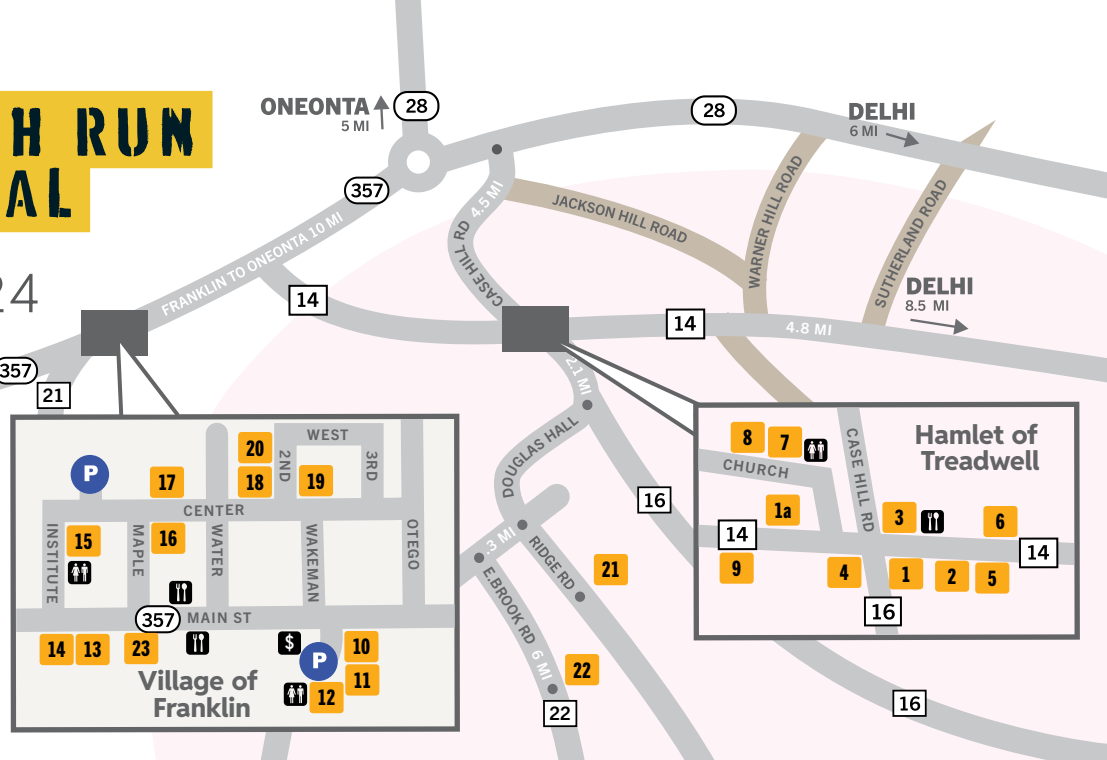

THE 26TH ANNUAL

STAGECOACH RUN ART FESTIVAL

SATURDAY & SUNDAY
JULY 6-7, 2024

- **1** VENUE NUMBER
- **P** PARKING
- **🍴** FOOD
- **♿** RESTROOMS
- **🚫** UNPAVED ROAD
- **📶** NO CELL SERVICE

Please respect village residents and do not park on lawns or block driveways.
Map not to scale.

1 TREADWELL MUSEUM OF FINE ART
54 Main St, Treadwell

JOSEPH KURHAJEC
painting, collage, sculpture, ceramics
@Joseph_Kurhajec

2 JANE CARR STUDIO
4576 County Hwy 14, Treadwell

JANE CARR*
Egg tempera paintings, prints, drawings
JaneCarrStudio.com

BRUCE GODDARD
Acrylic painting
BruceGoddard.org

BILL LEE
Pastels, screen prints

STEFANIE ROCKNAK
Sculpture and painting
SteffRocknak.net

1a ANNEX - TREADWELL
4457 County Hwy 14, Treadwell

TERRY FOX
Paintings and works on paper

ZENA GURBO*
Painting, collage, sculpture
@ZenaGurbo

SIMONE MANTELLASSI*
Painting and sculpture
@MantellassiSimone

3 CROTON HOUSE
4513 County Hwy 14, Treadwell

RHONDA HARROW-ENGEL
Pottery
RhondaHarrowEngel.com

LINDSAY PACKER
Video, printmaking, multi-media
LindsayPacker.com

ELIZABETH NIELDS
Clay
ElizabethNieldsClayWorkshop.com

HELEN QUINN*
Drawing, ceramics, artist book
HelenQuinnNYC.com

STRAW BALE HOUSE (CONT)

ESPERANZA RONCERO
Ceramics

DREW HARTY*
Photography
DrewHarty.com

WORD & IMAGE GALLERY AT BRIGHT HILL
94 Church St., Treadwell

STAGECOACH RUN SPOTLIGHT SHOW*
BrightHillPress.org

DOUG JAMIESON
Oil, watercolor, etching

9 4404 COUNTY HIGHWAY 14
Treadwell

MARK STRODL
Watercolors and digital paintings
sites.google.com/view/mark-strodl/home

10 FARMHOUSE COMMUNITY CENTER
574 Main St, Franklin

TATIANA G. CONOVER
Oil Painting

JOEL HINMAN*
Photography
@HinmanJoel

KEIKO HOWARD
Oil painting
@keicheerios

ABBEY KOUTNIK*
Pottery, acrylic, watercolor and sculpture

11 RAILROAD MUSEUM BARN
572 Main St, Franklin

SUSAN FRISBEE
Sterling silver and stone jewelry
kismetry.blogspot.com

BARBARA LUHMANN*
Printmaking
EagleStreetStudio.com

JACK SIMAN
Charcoal/Graphite

12 RAILROAD MUSEUM
572 Main St, Franklin

PETER ARRUDA
Painting (acrylic and watercolor)
@Pete_Arruda_Artist

STEVE CLORFEINE
Ceramics
SteveClorfeine.com

RITA ILSE
Painting

GAIL ROBINSON
Oil painting
@Gail_Robinson.Painter

BUCKY SHANKS
Mixed media on paper
BuckyShanks@gmail.com

AMY SILBERKLEIT*
Stone lithography
@Stoneprinter

MAGDALENA TABOR
Watercolor
@Magdalena.Tabor.52

MARIEANNE COURSEN
Oil, watercolor, acrylic, pastel painting
@yanyinthewillow

14 BLUE FARM
322 Main St, Franklin

PHIL WARISH
Letterpress printing
BlueFarmAntiques.com

15 FRANKLIN STAGE COMPANY
25 Institute St, Franklin

TROUBLE IN MIND*
FranklinStageCompany.org

AMY CANNON*
Stoneware
AmyCannonDesigns.com

DIANA HALL*
Sculpture in clay
@BotanicalTreasures01

KATHLEEN HAYEK*
Papermaking, printing, watercolor
@EastBrookStudiosCatskills

ROBERT MCCANN
Crystalline Glaze Pottery
MilkAndHoneyCeramic.com

ANNA SEA
Hand made and hand painted ceramics
AnnaSeaCeramics.com

DEE SINGER
Pastel

19 HOME STUDIO
235 Center St, Franklin

DENNIS DEGRW
Large oil paintings
@mdrn_nyc

20 HOME STUDIO
15 2nd St, Franklin

SHAUNA POWERS
Work on paper
@Shauna.Aaron

THOMAS CARBONE*
Wood
@T.Carbone5

EAST BROOK STUDIOS
3736 County Rd 22, Walton