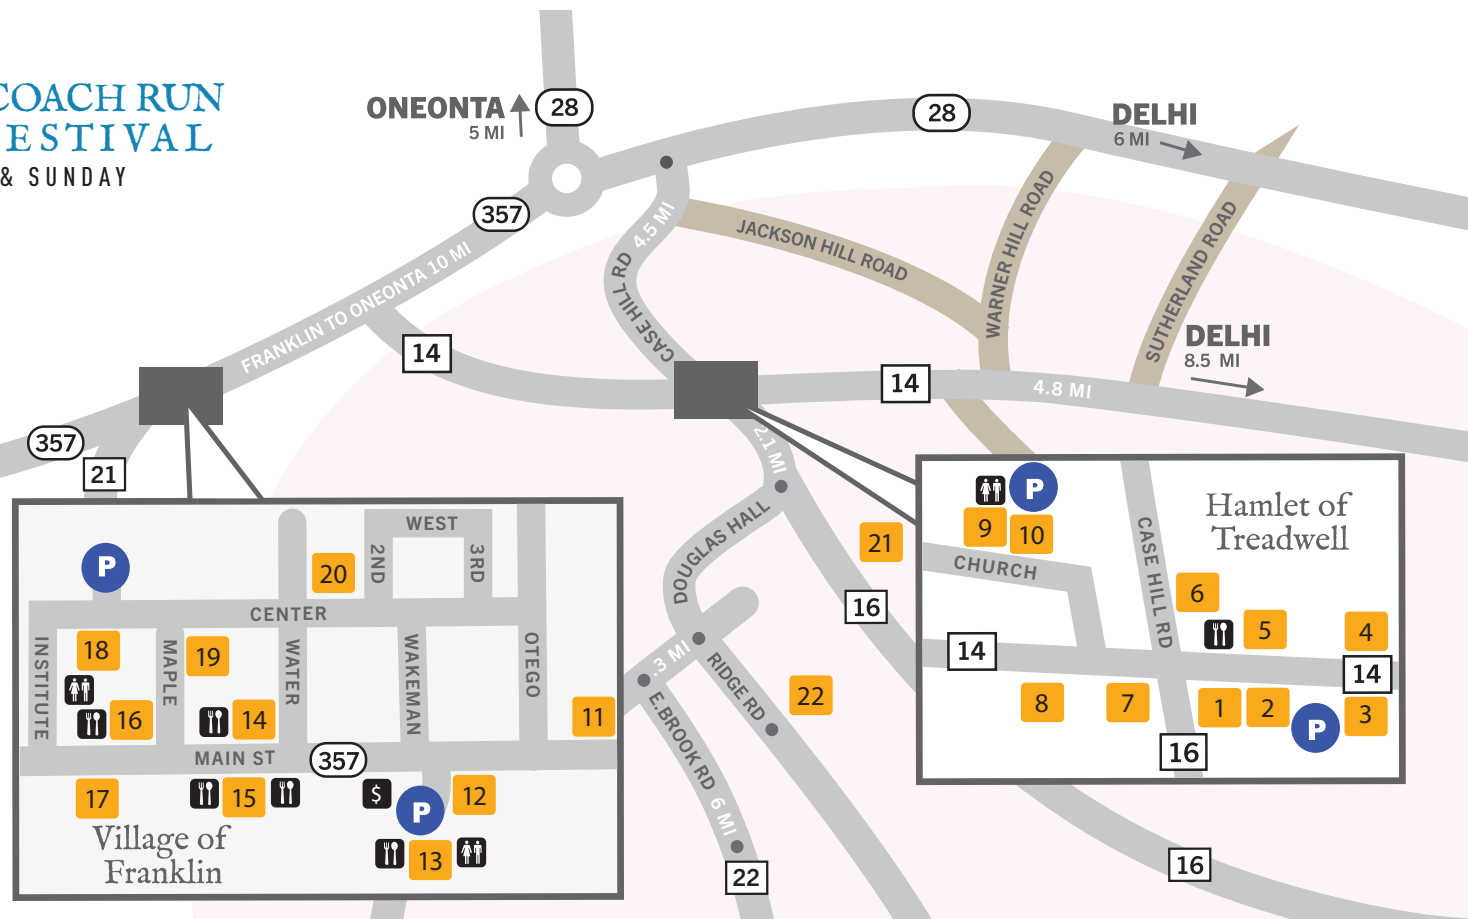

30th ANNIVERSARY
STAGECOACH RUN ART FESTIVAL
SATURDAY & SUNDAY
JULY 11-12
2026

- **1** VENUE NUMBER
- **P** PARKING
- **🍴** FOOD
- **🚻** RESTROOMS
- **🚧** UNPAVED ROAD
- **📶** NO CELL SERVICE

Please respect village residents and do not park on lawns or block driveways.
Map not to scale.

1 TREADWELL MUSEUM OF FINE ART
54 Main St, Treadwell

2 JANE CARR STUDIO
4576 County Hwy 14, Treadwell

JANE CARR*
Egg Tempera Paintings, Prints, Drawings
JaneCarrStudio.com

3 STRAW BALE HOUSE
4614 County Hwy 14, Treadwell

ESPERANZA RONCERO
Ceramics

4 HOME STUDIO
4675 County Hwy 14, Treadwell

5 HOME STUDIO
4563 County Hwy 14, Treadwell

6 HOME STUDIO
46 Case Hill Rd Treadwell

ALLISON JONES
Functional stoneware pottery

7 HOME STUDIO
4486 County Hwy 14, Treadwell

8 HOME STUDIO
4442 County Hwy 14, Treadwell

9 WORD & IMAGE GALLERY AT BRIGHTHILL
94 Church St, Treadwell

STAGECOACH RUN SPOTLIGHT SHOW*
BrightHillPress.org

10 BRIGHT HILL WORKSHOP
94 Church St, Treadwell

11 HOME STUDIO
789 Main St, Franklin

12 FARMHOUSE COMMUNITY CENTER
574 Main St, Franklin

13 RAILROAD MUSEUM
572 Main St, Franklin

13 RAILROAD MUSEUM
CONTINUED... 572 Main St, Franklin

14 THE TULIP & THE ROSE CAFE
435 Main St, Franklin

15 GOOD TASTE EPICUREAN FOOD MARKET
438 Main St, Franklin

16 KING'S
375 Main St, Franklin

17 FRANKLIN LIBRARY
574 Main St, Franklin

18 FRANKLIN STAGE COMPANY
25 Institute St, Franklin

19 BOTANICAL TREASURES
10 Maple St, Franklin